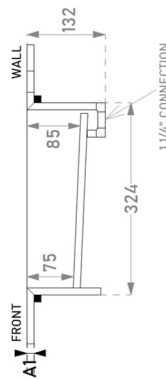

Silence 1 Basin Group Sleurs

Accessories:
- Drain valve
(Support bars not included)

ATTENTION:
Currently in this model, the drainage area is not accessible for cleaning and maintenance.

INFORMATION

Client

Purchasing Order (PO)

Sales Order

COLOUR

SILESTONE polished (12mm)

1. ☐ Blanco Zeus   ☐ Charcoal Soapstone   ☐ Awake   ☐ Laos
   ☐ Eth. Glow   ☐ Eth. Noctis   ☐ Lucid   ☐ Morpheus
   ☐ Et. Marquina   ☐ Reverie   ☐ Soke

DEKTON (12mm)

DIMENSIONS

A. Mark type of front:

1. ☐ A1: 12mm   ☐ A2: 30mm   ☐ A3: 125mm

Standard:
front side + 2 short sides.

B. min. 700mm, max. 2400mm

C. Basin position. Take into account D

D. min. 80mm

EXTRAS

TAP HOLE $\varnothing$ 35mm

1. ☐ Yes   ☐ No

Yes = Mark the position on the drawing (standard centered with the basin).