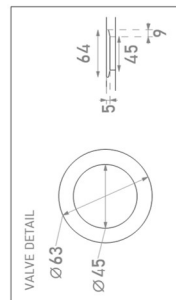

Silence 1 Basin Group Sleurs

Accessories:
- Drain valve
(Support bars not included)

ATTENTION:
Currently in this model, the drainage area is not accessible for cleaning and maintenance.

INFORMATION

Client

Purchasing Order (PO)

Sales Order

COLOUR

SILESTONE polished (12mm)

1. ☐ Blanco Zeus   ☐ Charcoal Soapstone   ☐ Awake   ☐ Laos
   ☐ Eth. Glow   ☐ Eth. Noctis   ☐ Lucid   ☐ Morpheus
   ☐ Et. Marquina   ☐ Reverie   ☐ Soke

DEKTON (12mm)

DIMENSIONS

A. Mark type of front:

1. ☐ A1: 12mm   ☐ A2: 30mm   ☐ A3: 125mm

Standard:
front side + 2 short sides.

B. min. 700mm, max. 2400mm

C. Basin position. Take into account D

D. min. 80mm

EXTRAS

TAP HOLE $\varnothing$ 35mm

1. ☐ Yes   ☐ No

Yes = Mark the position on the drawing (standard centered with the basin).