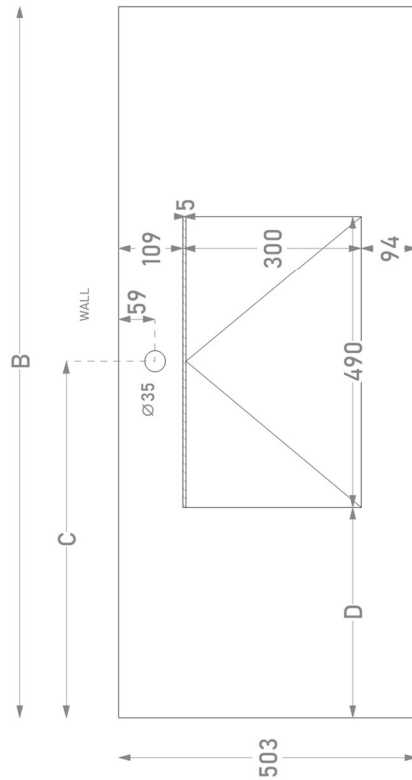

Silence 1 Basin Group Sleurs

Accessories:
- Drain valve
(Support bars not included)

ATTENTION:
Currently in this model, the drainage area is not accessible for cleaning and maintenance.

INFORMATION

Client

Purchasing Order (PO)

Sales Order

COLOUR

SILESTONE polished (12mm)

1. ☐ Blanco Zeus   ☐ Charcoal Soapstone   ☐ Awake   ☐ Laos
   ☐ Eth. Glow   ☐ Eth. Noctis   ☐ Lucid   ☐ Morpheus
   ☐ Et. Marquina   ☐ Reverie   ☐ Soke

DEKTON (12mm)

DIMENSIONS

A. Mark type of front:

1. ☐ A1: 12mm   ☐ A2: 30mm   ☐ A3: 125mm

Standard:
front side + 2 short sides.

B. min. 700mm, max. 2400mm

C. Basin position. Take into account D

D. min. 80mm

EXTRAS

TAP HOLE $\varnothing$ 35mm

1. ☐ Yes   ☐ No

Yes = Mark the position on the drawing (standard centered with the basin).