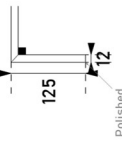

### DIMENSIONS

A. Mark type of front:

- A1: 12mm     A2: 30mm     A3: 125mm

Standard:  
front side + 2 short sides.

B. min. 700mm, max. 2400mm

C. Basin position. Take into account D

D. min. 80mm

### EXTRAS

TAP HOLE  $\varnothing$ 35mm

- Yes     No

Yes = Mark the position on the drawing (standard centered with the basin).