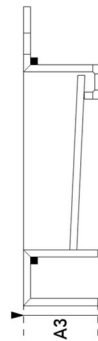

## Silence 1 Basin Group Sleurs

Accessories:  
- Drain valve  
(Support bars not included)

ATTENTION:  
Currently in this model, the drainage area is not accessible for cleaning and maintenance.

#### DEKTON (12mm)

### DIMENSIONS

A. Mark type of front:

- A1: 12mm     A2: 30mm     A3: 125mm

Standard:  
front side + 2 short sides.

B. min. 700mm, max. 2400mm

C. Basin position. Take into account D

D. min. 80mm

### EXTRAS

TAP HOLE  $\varnothing$ 35mm

- Yes     No

Yes = Mark the position on the drawing (standard centered with the basin).